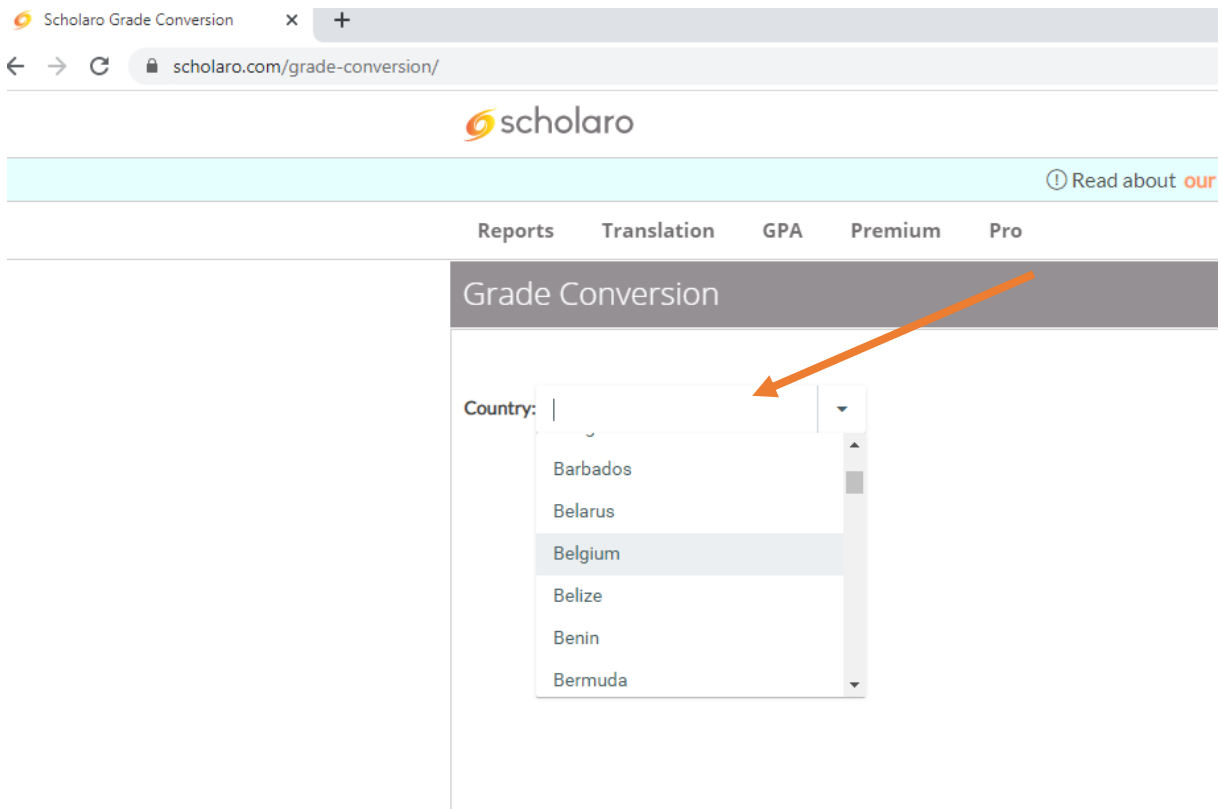

Step 6: You need to re-enter your country: