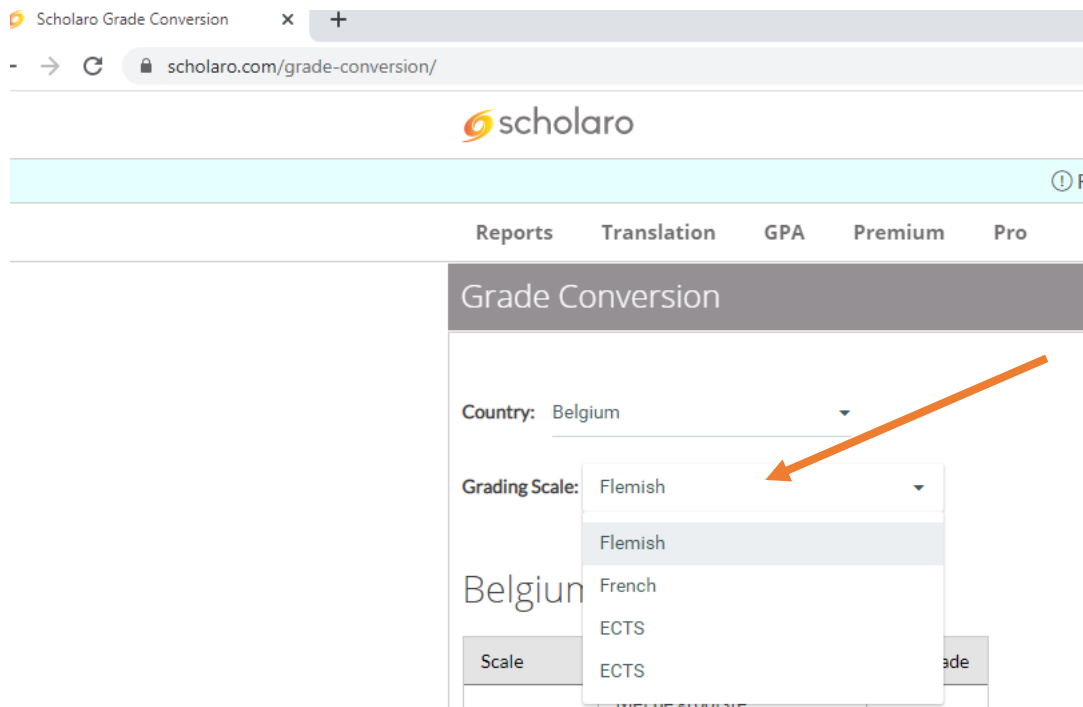

Step 7: Click on the grading scale used at your Home Institution: